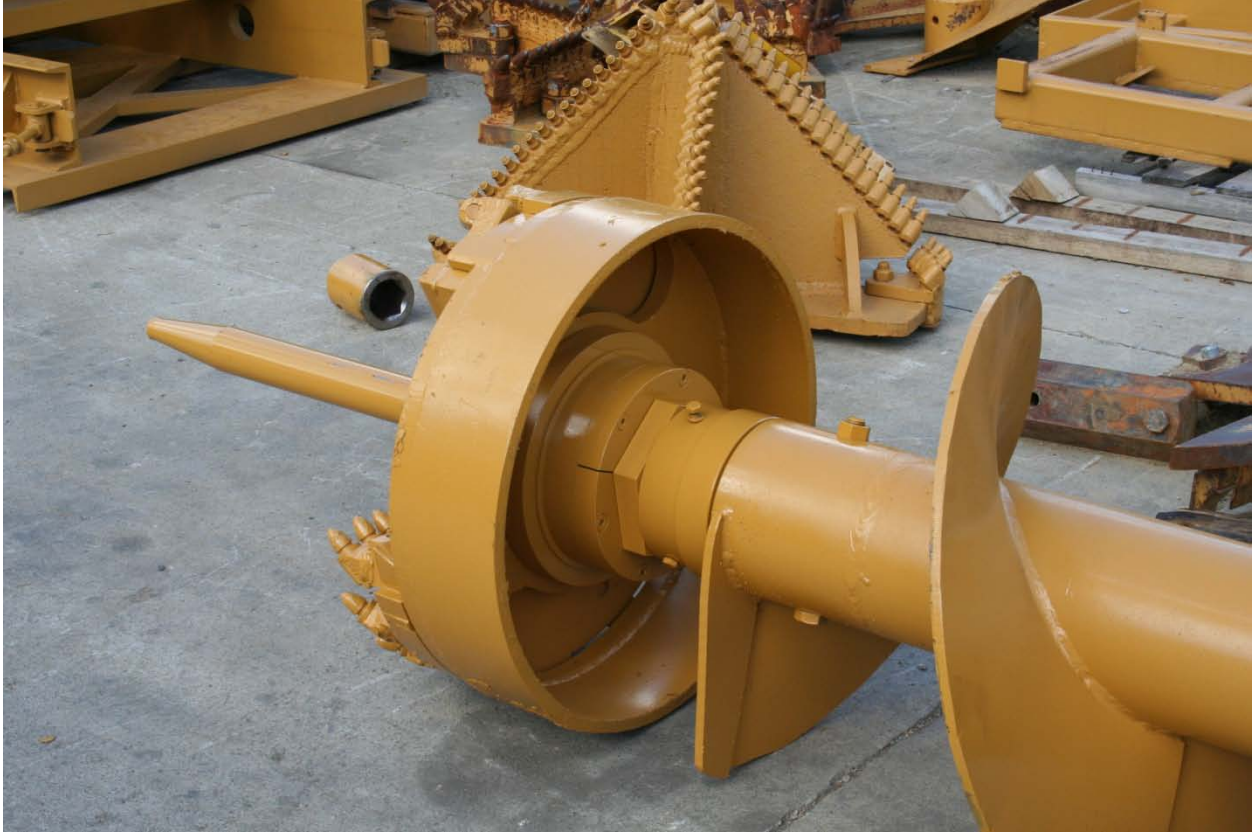

Michael Byrne MFG. - Guided Bore Live Swivel Heads

Flat face sand head rotating valve

Guided Bore Live active swivel assembly

Guided Bore live rotating cutting head assembly

Has a 8" id Hex

Guided Bore Live active swivel with rock cutting head